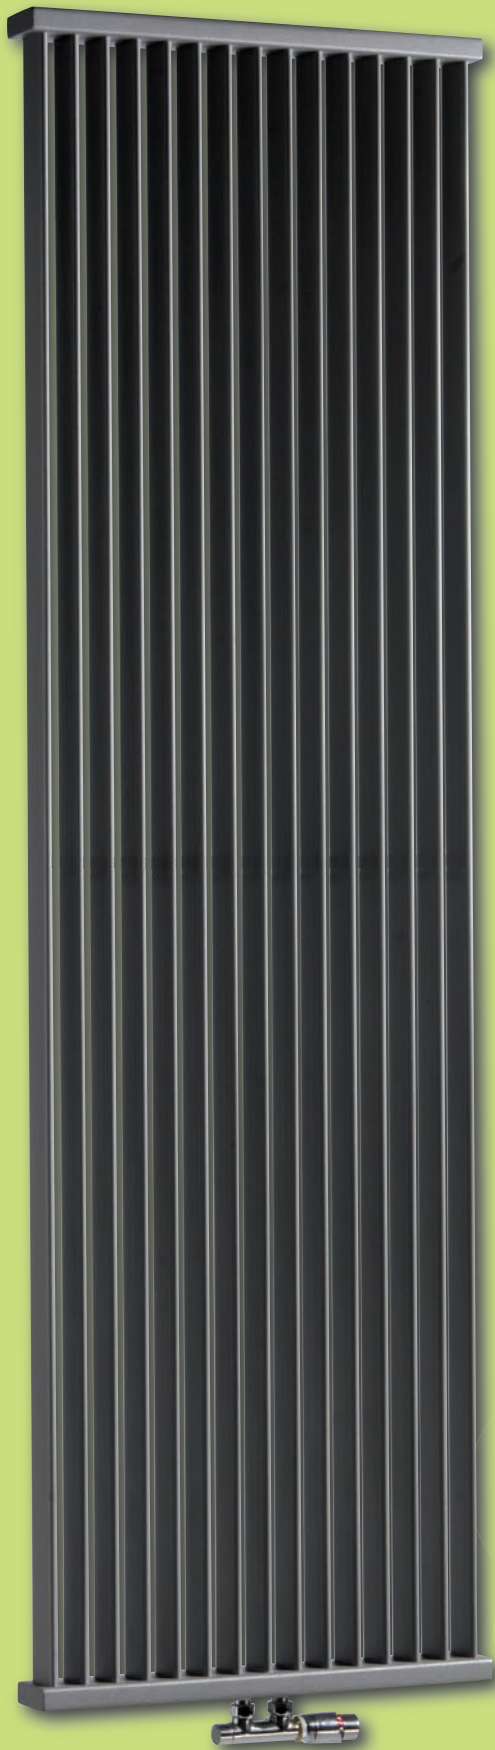

Deco *Striking and timeless*

True beauty is timeless. Deco Space: the classic design radiator with a high heat output and a transparent, clean design. Can be incorporated smoothly into any interior, modern or classic. The stylish Jaga Deco radiators belong to a different class both technically and aesthetically. Its flexibility and range is the answer to the creative ideas of the designer combined with great space saving possibilities.

*Deco Space
Sandblast grey
metallic*

Deco Space

Deco Space can be used as a room divider but can equally be the ideal solution mounted to the wall. Offers a discrete transparency.